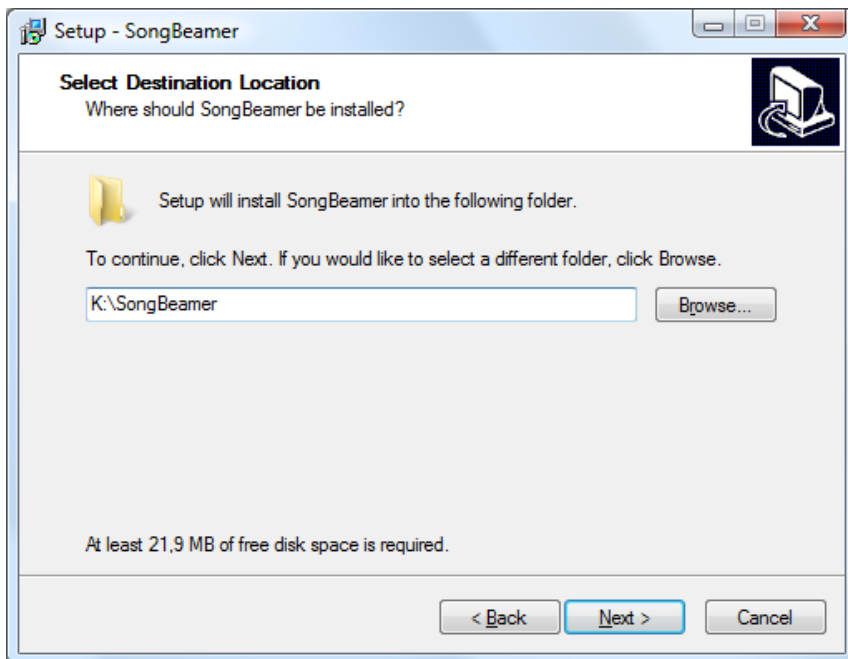

Installing SongBeamer on a USB Stick

SongBeamer can be installed on a USB stick. An installation on a USB stick makes it possible to use SongBeamer on another PC without having to install SongBeamer on that PC first. Do not use a USB stick to share a license between multiple PCs.

Installing SongBeamer

Run the setup and install it on a folder on your USB stick. Do not install SongBeamer in the root folder (always install to something like "K:\SongBeamer", not "K:\").

Modify the folders in SongBeamer