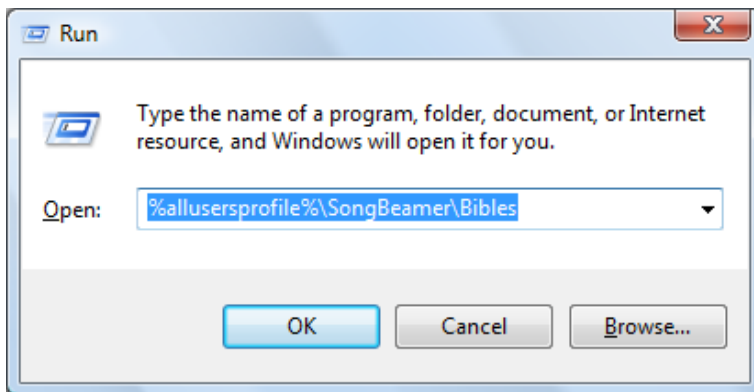

By default, SongBeamer saves the songs in the folder %My Documents%\SongBeamer\Songs“. The placeholder %My Documents% points to the folder “My Documents” on your hard disk.

The drive letter of your USB stick can change. So you need to enter folders that are relative to the installation folder. A possible folder for the songs could be “Songs\”. If SongBeamer is installed in the folder K:\SongBeamer, SongBeamer expects the songs in the folder K:\SongBeamer\Songs.

Copying bibles

Bibles will always be installed into the folder for global configuration data. You need to copy them to your USB stick if you want to have them available. Copy them into the folder „ProgramData\Bibles“ (i.e. „K:\SongBeamer\ProgramData\Bibles“, if SongBeamer is installed in the folder K:\SongBeamer).

Click on the start menu, then Run (or press Win+R on your keyboard), type %allusersprofile%\SongBeamer\Bibles, and click OK in order to open the folder for global configuration data.

Enter your license key

Do not forget to enter you license key. When you start SongBeamer it will search for your key on the hard disk and on your USB stick. If you already have a license on your PC, SongBeamer will use that, but if you run SongBeamer on another PC, it will run in demo mode only. If you enter your key while SongBeamer is running on a USB stick, it will save your license data on the stick, and run as full version everywhere.

You have received the instructions on how to register SongBeamer with your license key.