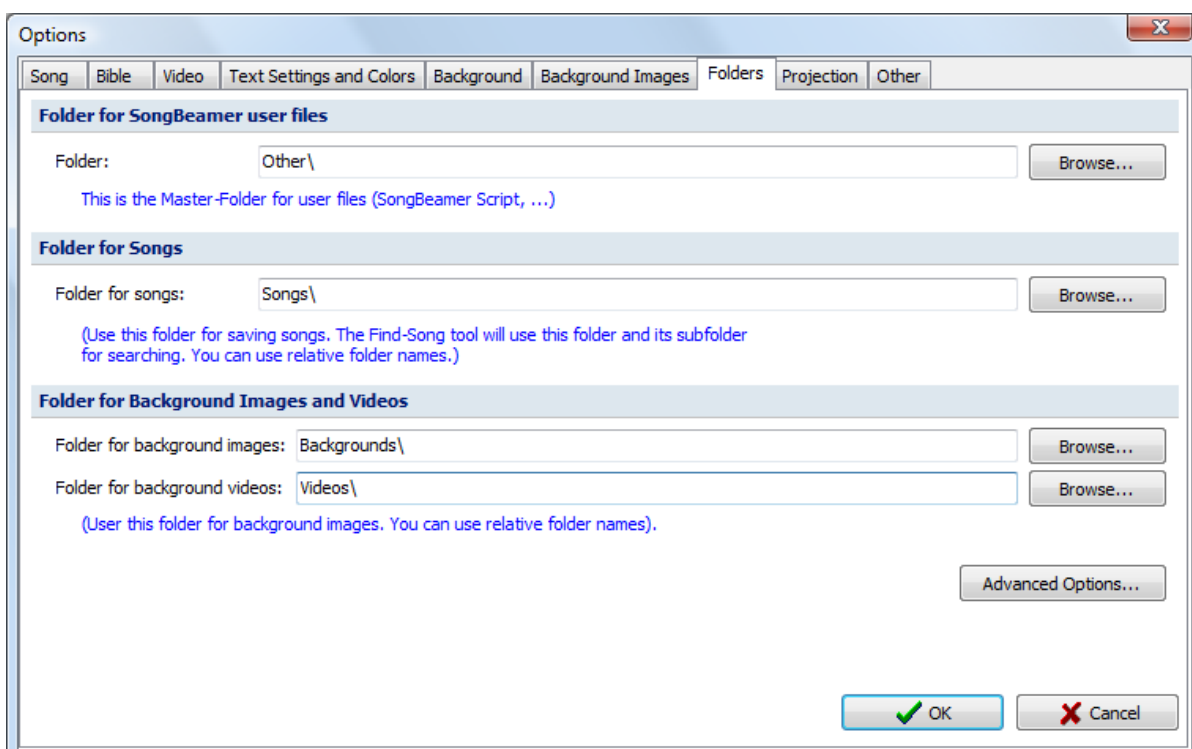

Modify the folders in SongBeamer

Modify the folders so that SongBeamer will search for your songs, ... on the USB stick. Open the tools menu and select "Options...":